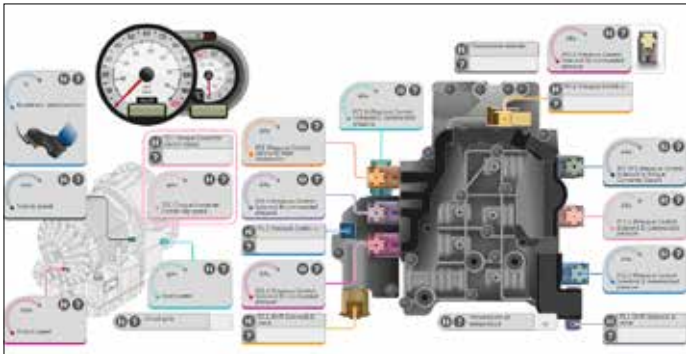

TEXA DIAGNOSTIC SOLUTIONS

OHW

NEW

TXT Bharat

Vehicle interfaces

FCC

It is the latest generation vehicle interface, rich in unique technical and constructive features. The equipped processor makes it even faster and more powerful and allows a quick and precise processing of the data from the control units. The latest generation Bluetooth technology and a new USB C socket guarantee a more rapid connection and an optimised data download, other than better useability also thanks to the new RGB LEDs. Its hardware features make it compatible with all the current protocols and its built-in 16-pin CPC connector allows using OBD 16 pin and all the specific diagnostic cables common in the Off-Highway environment. It allows the diagnosis on the 12V or 24V vehicles and records the diagnostic session while driving.

OBD CABLE

Technical characteristics:

- Multiplex
- 12/24V management
- Bluetooth 5.0
- Rugged design
- New CPU: STM32H735
- Usb 2.0 c-type
- 2 CAN FD channels
- Bluetooth module EMMC 8GB memory for better management of mappings
- LED for operating status

The **IDC5** software is **complete, practical, intuitive** and **extremely quick** to access communication with the vehicles. It guides you through all the diagnostic phases, from the error identification to its solution.

Dashboards

The dashboards offer the possibility to view the vehicle's live data, b-directional test, and adjustments associated with intuitive captivating graphics that reproduce a vehicle dashboard, the mechanical components, and the system's operating logic.