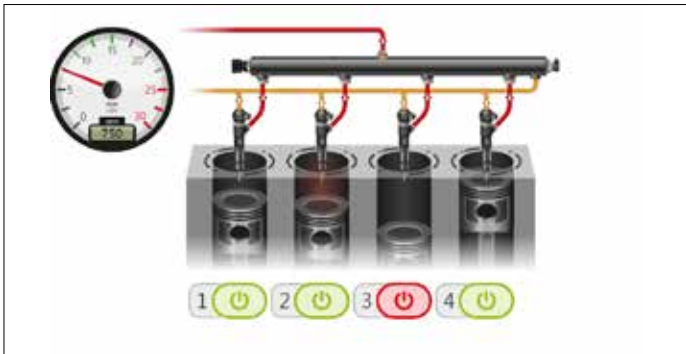

TEXA DIAGNOSTIC SOLUTIONS

OHW

NEW

TXT Bharat

Vehicle interfaces

FCC

It is the latest generation vehicle interface, rich in unique technical and constructive features. The equipped processor makes it even faster and more powerful and allows a quick and precise processing of the data from the control units. The latest generation Bluetooth technology and a new USB C socket guarantee a more rapid connection and an optimised data download, other than better useability also thanks to the new RGB LEDs. Its hardware features make it compatible with all the current protocols and its built-in 16-pin CPC connector allows using OBD 16 pin and all the specific diagnostic cables common in the Off-Highway environment. It allows the diagnosis on the 12V or 24V vehicles and records the diagnostic session while driving.

OBD CABLE

Technical characteristics:

- Multiplex
- 12/24V management
- Bluetooth 5.0
- Rugged design
- New CPU: STM32H735
- Usb 2.0 c-type
- 2 CAN FD channels
- Bluetooth module EMMC 8GB memory for better management of mappings
- LED for operating status

The **IDC5** software is **complete, practical, intuitive** and **extremely quick** to access communication with the vehicles. It guides you through all the diagnostic phases, from the error identification to its solution.