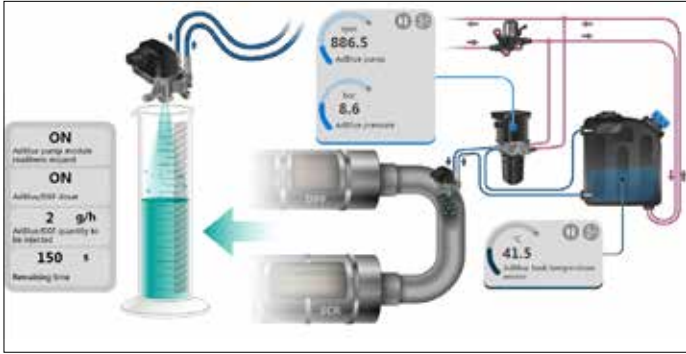

# IDC6 Bharat

The brain in TEXA's diagnostics

The **IDC6** software is **complete, practical, intuitive** and **extremely quick** to access communication with the vehicles. It guides you through all the diagnostic phases, from the error identification to its solution.