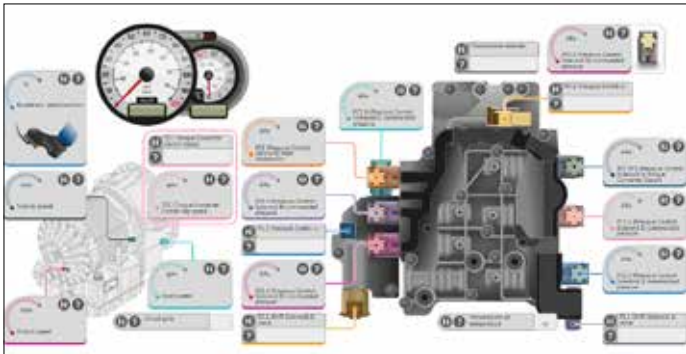

### Vehicle interfaces

It is the latest generation vehicle interface, rich in unique technical and constructive features. The equipped processor makes it even faster and more powerful and allows a quick and precise processing of the data from the control units. The latest generation Bluetooth technology and a new USB C socket guarantee a more rapid connection and an optimised data download, other than better useability also thanks to the new RGB LEDs. Its hardware features make it compatible with all the current protocols and its built-in 16-pin CPC connector allows using OBD 16 pin and all the specific diagnostic cables common in the Off-Highway environment. It allows the diagnosis on the 12V or 24V vehicles and records the diagnostic session while driving.

### PACKAGE

TXT BHARAT

SOFTWARE IDC6 OHW BHARAT

ANNUAL SOFTWARE UPDATES\*

\* 1 year of TEXPACK free

# IDC6 Bharat

The brain in TEXA's diagnostics

The **IDC6** software is **complete, practical, intuitive** and **extremely quick** to access communication with the vehicles. It guides you through all the diagnostic phases, from the error identification to its solution.

# Strong points

Truck & Off-Highway diagnosis