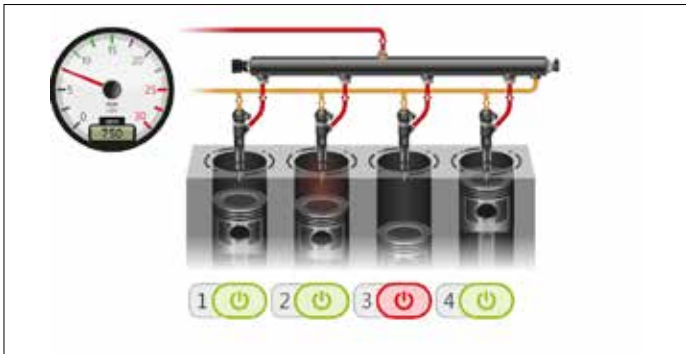

# IDC6 Bharat

The brain in TEXA's diagnostics

The **IDC6** software is **complete, practical, intuitive** and **extremely quick** to access communication with the vehicles. It guides you through all the diagnostic phases, from the error identification to its solution.